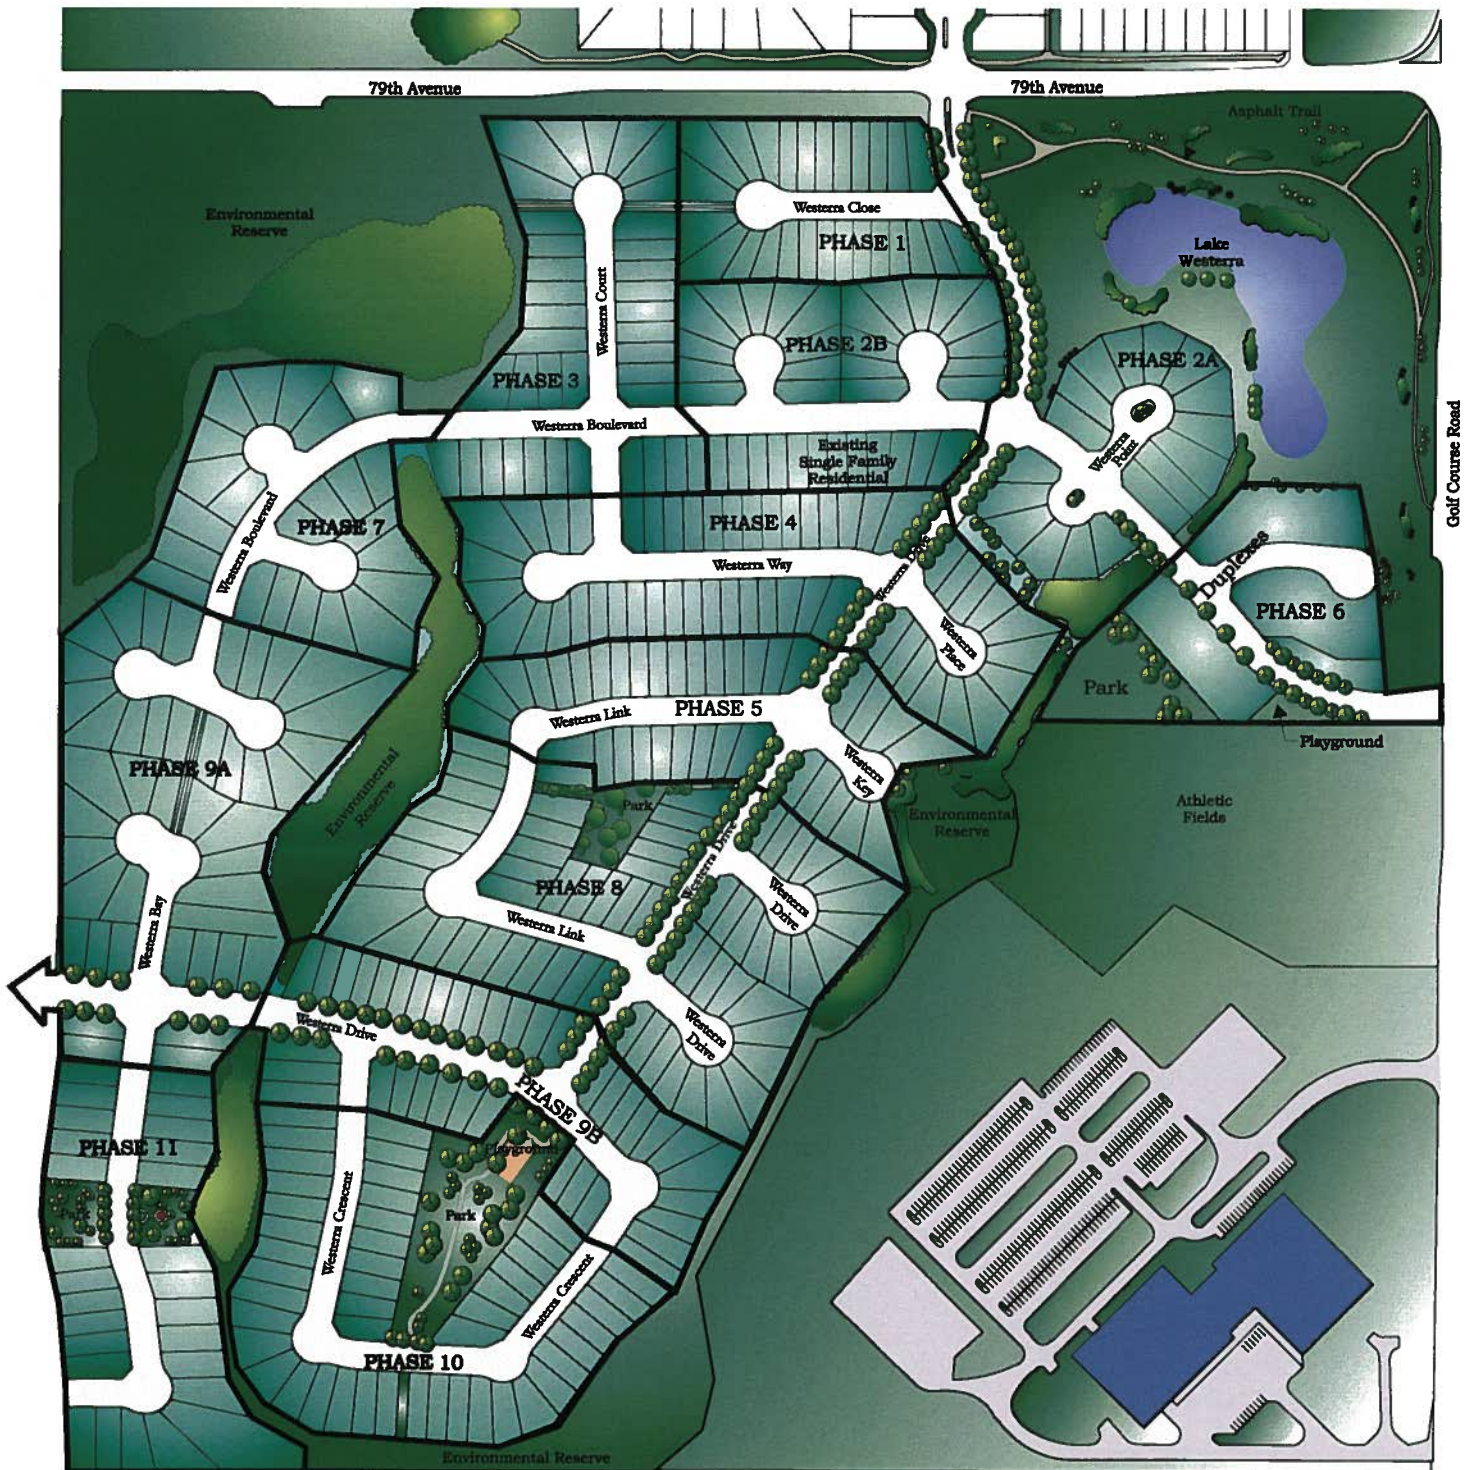

lake WESTERRA

NEIGHBORHOOD CONCEPT PLAN

This is prepared as a conceptual plan only and all elements are subject to change without notification and should not be relied upon. Please refer to the registered subdivision plan and approved engineering drawings to confirm all information.
August 2007

QUALICO[®]
Communities
www.westerrastonyplain.com